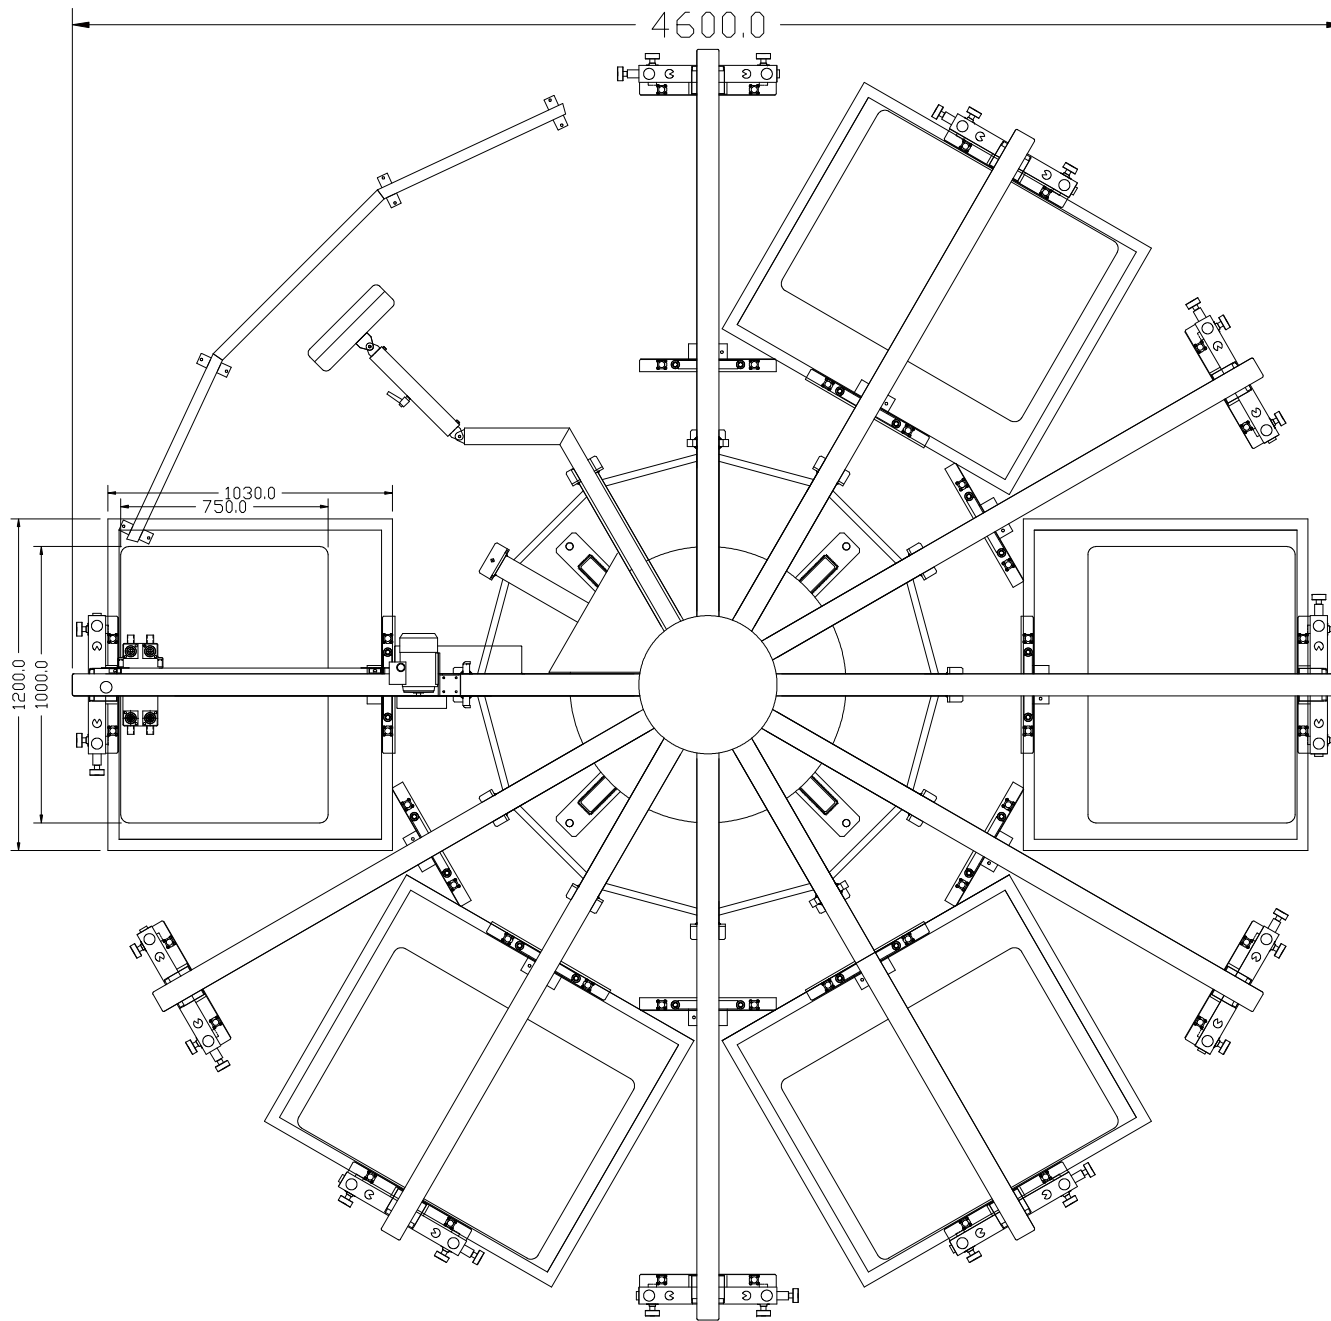

print possibility: 5
colors 700x1000

SPECTRUM 12s 10c double indx 100 x 70 cm print area configuration